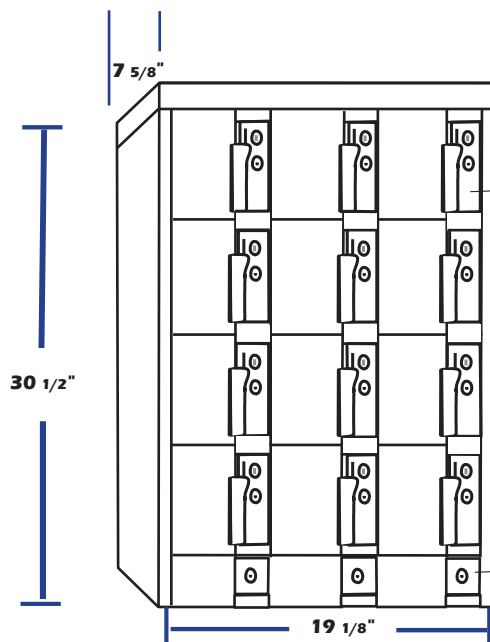

PERFIX INC.

645, boul. du Curé-Boivin, # 100
Boisbriand (Québec) Canada J7G 2J2
Tél.: (450) 435-0540 - Fax : (450) 435-9983
www.perfix.ca

MINI-12 ALL WELDED SPECIFICATIONS

The Mini-12 is shipped entirely assembled and ready to use.

Standards dimensions are:

- Width: 19 1/8"
- Depth: 7 5/8"
- Height: 30 1/2"
- 4 tiers high and 3 in width.

Including:

- 12 compartments with coin locks
- 3 coin collectors
- Colour: standard grey 9363

Option:

- Wristbands
- Spare lock cylinders
- Key numbering set
- Safety-pin
- Replacement keys

Lock options:

- Coin retain
- Coin refund
- Lock with key
- With hasp

MATERIAL:

Made from cold rolled steel, the construction is all **welded** without bolts. All burrs are removed to avoid injuries.

SIDES AND BACK:

Sides and back 20 gauge are one piece construction.

BOTTOM AND TOP:

Are made of 20 gauge.

DOOR:

The door is made of 16 gauge steel.

HINGE:

The spring piano hinges are made of 20 gauge and are riveted at the side with 3 aluminium rivets RIV-068 (3/16" X 1/2").

FINISHED SURFACE:

Steel is polished until complete disappearance of any imperfection on surface. Steel is cleaned and protected from corrosion using a phosphate treatment. Tough baked enamel finish (lust 40-45%).

INSTALLATION:

To facilitate the installation to the wall or recessed, the back is provided with 6 holes of 3/8" of diameter.

Coin Lock

- CONTROL LOCK (BLACK KEY)
- PATRON LOCK (ORANGE KEY)

Stainless steel lock comes with a master control (black key) and a patron cylinder (orange key for the customer). The coin slot is concealed by the door pull when the door is locked.

Coin Collector

- CASH LOCK (WHITE KEY)

The cash box is made of stainless steel and is located in the lower part of the frame.

Certifiés/Certified

ISO
9001:2008